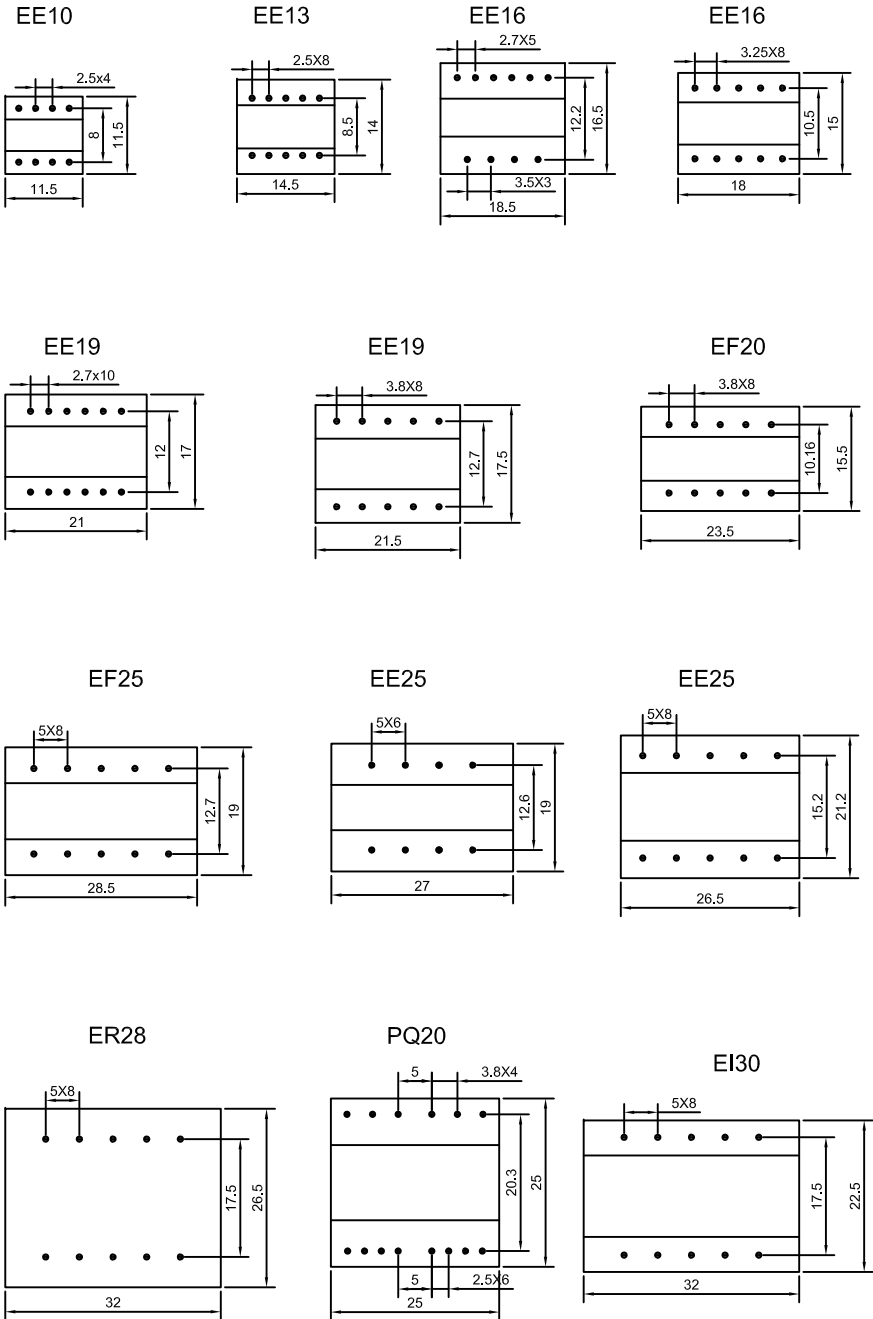

POWER FERRITE SWITCHING TRANSFORMERS

常用脚位推荐(Recommended foot position)

立式结构(Vertical structure)

卧式结构(Horizontal structure)